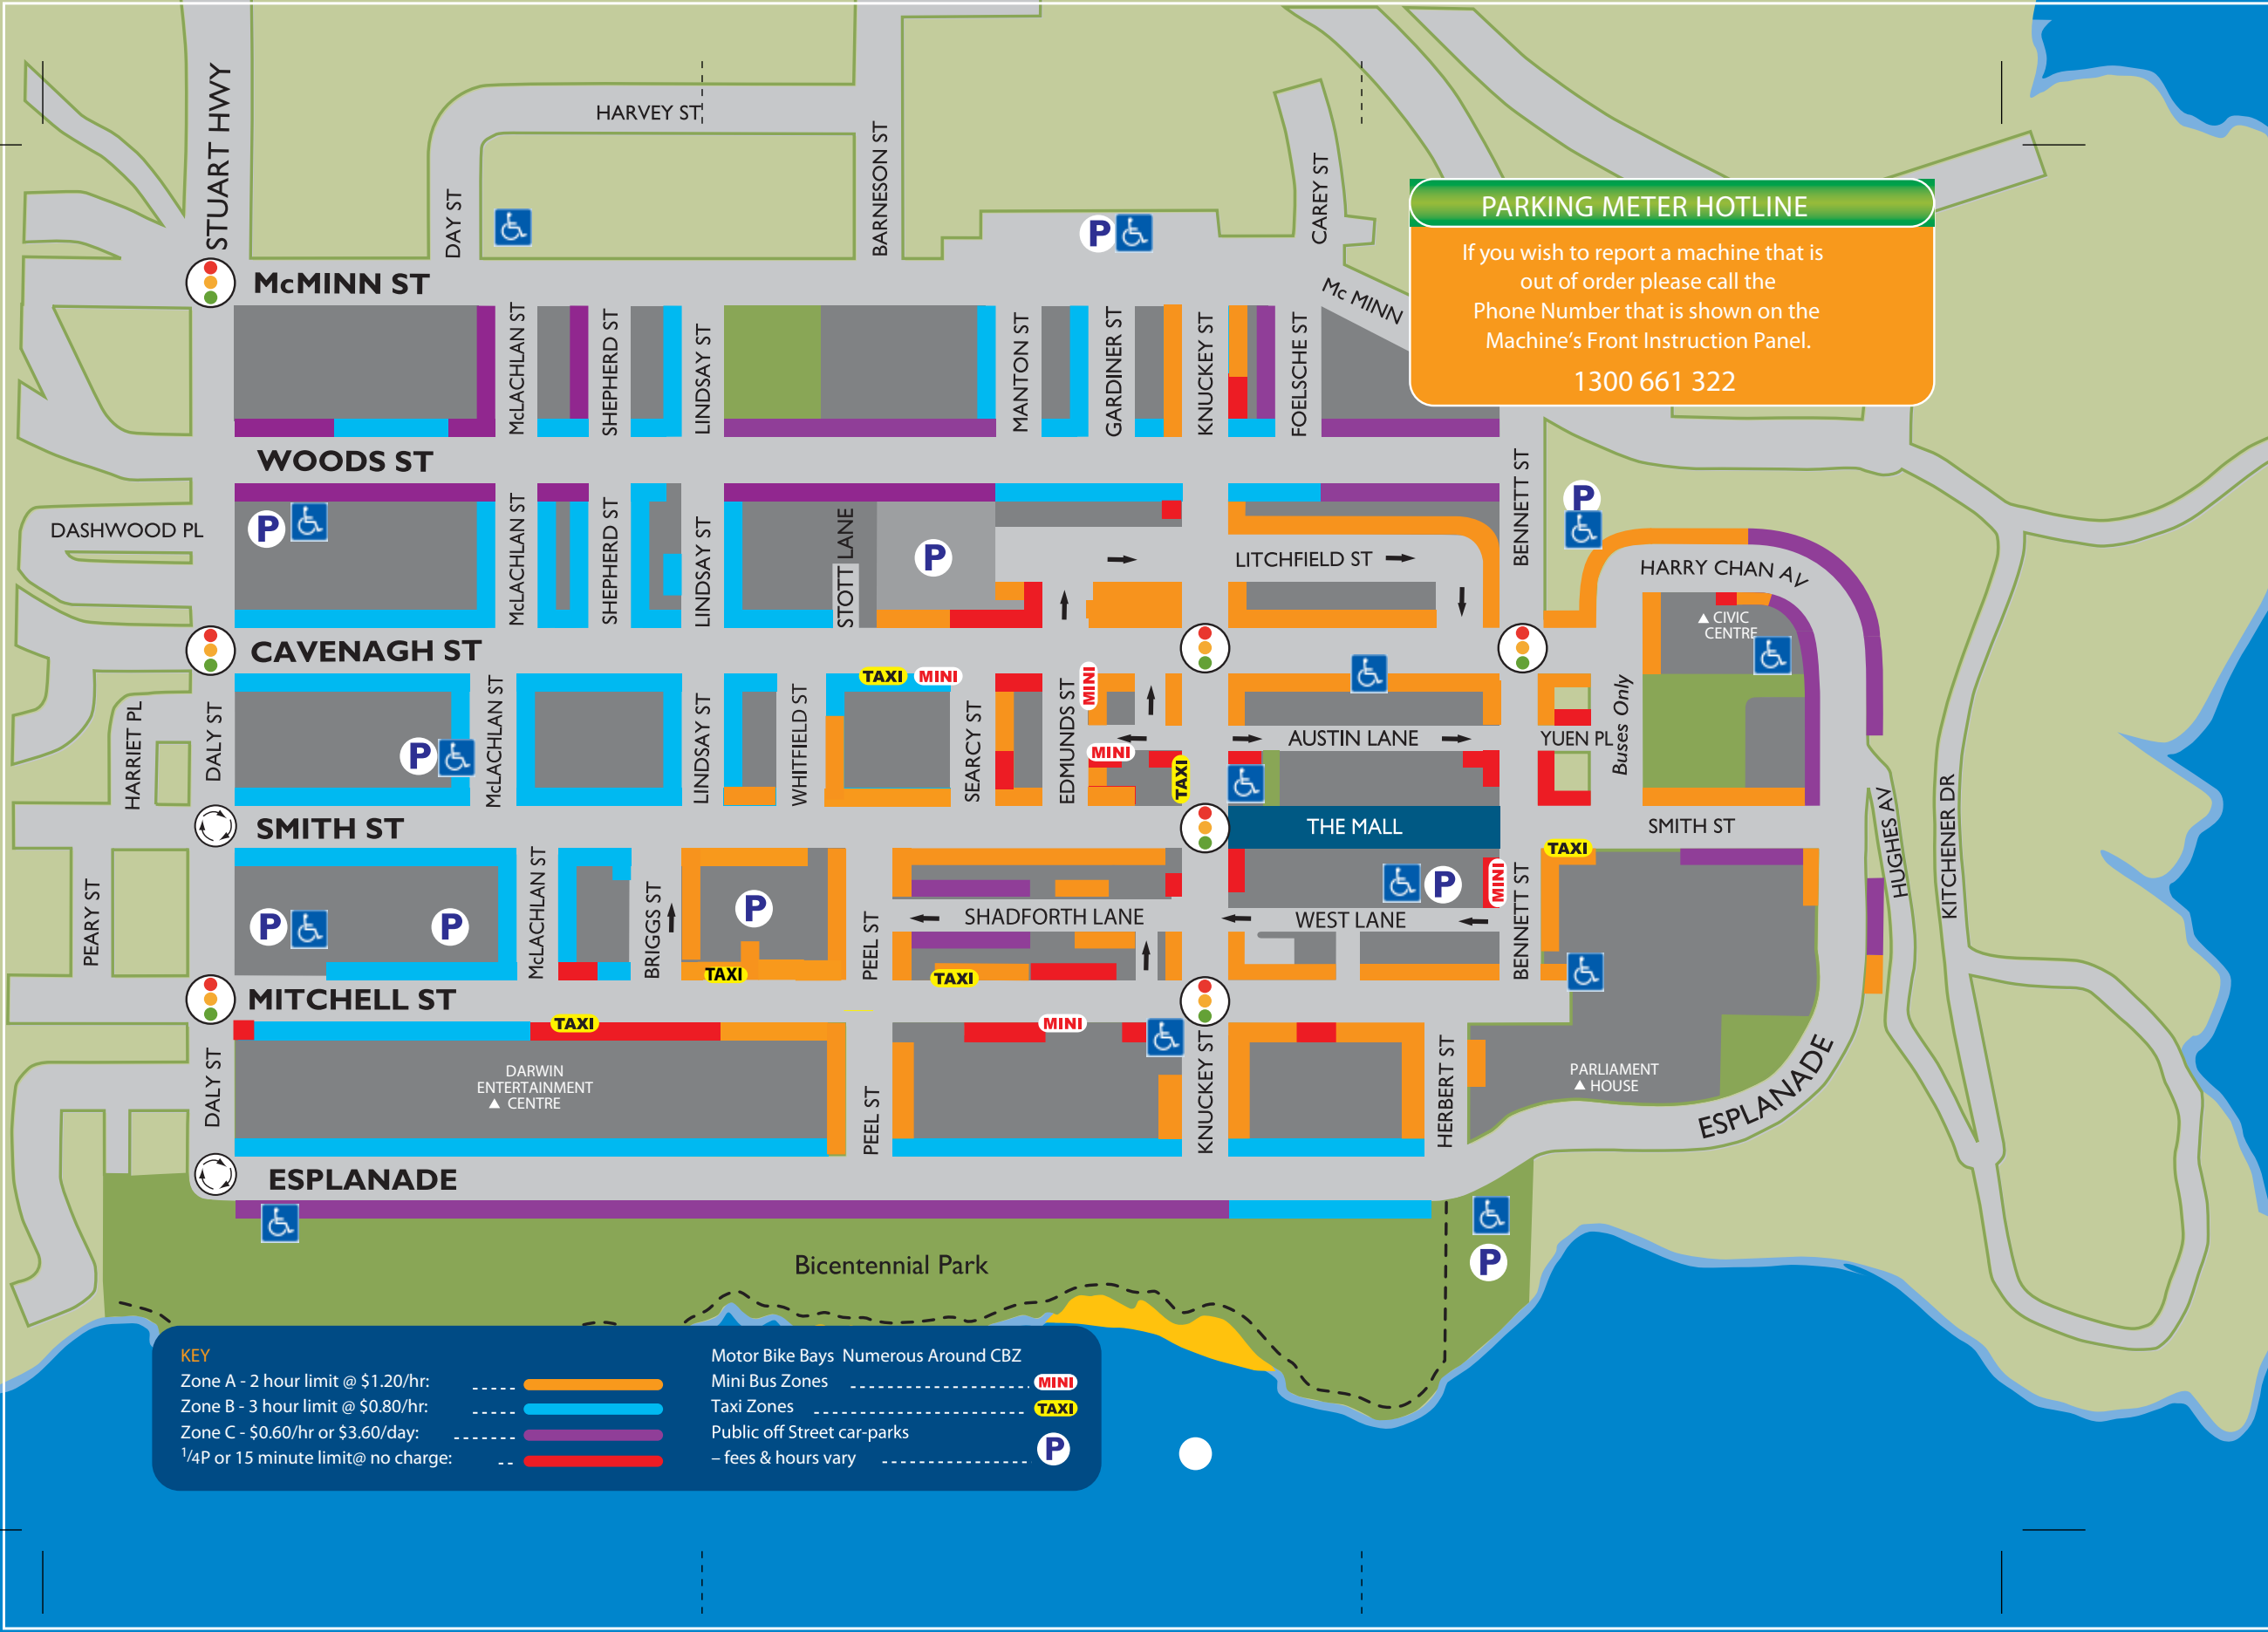

PARKING METER HOTLINE
 If you wish to report a machine that is out of order please call the Phone Number that is shown on the Machine's Front Instruction Panel.
 1300 661 322

KEY

Zone A - 2 hour limit @ \$1.20/hr:	Motor Bike Bays Numerous Around CBZ
Zone B - 3 hour limit @ \$0.80/hr:	Mini Bus Zones
Zone C - \$0.60/hr or \$3.60/day:	Taxi Zones
1/4P or 15 minute limit @ no charge:	Public off Street car-parks
	- fees & hours vary