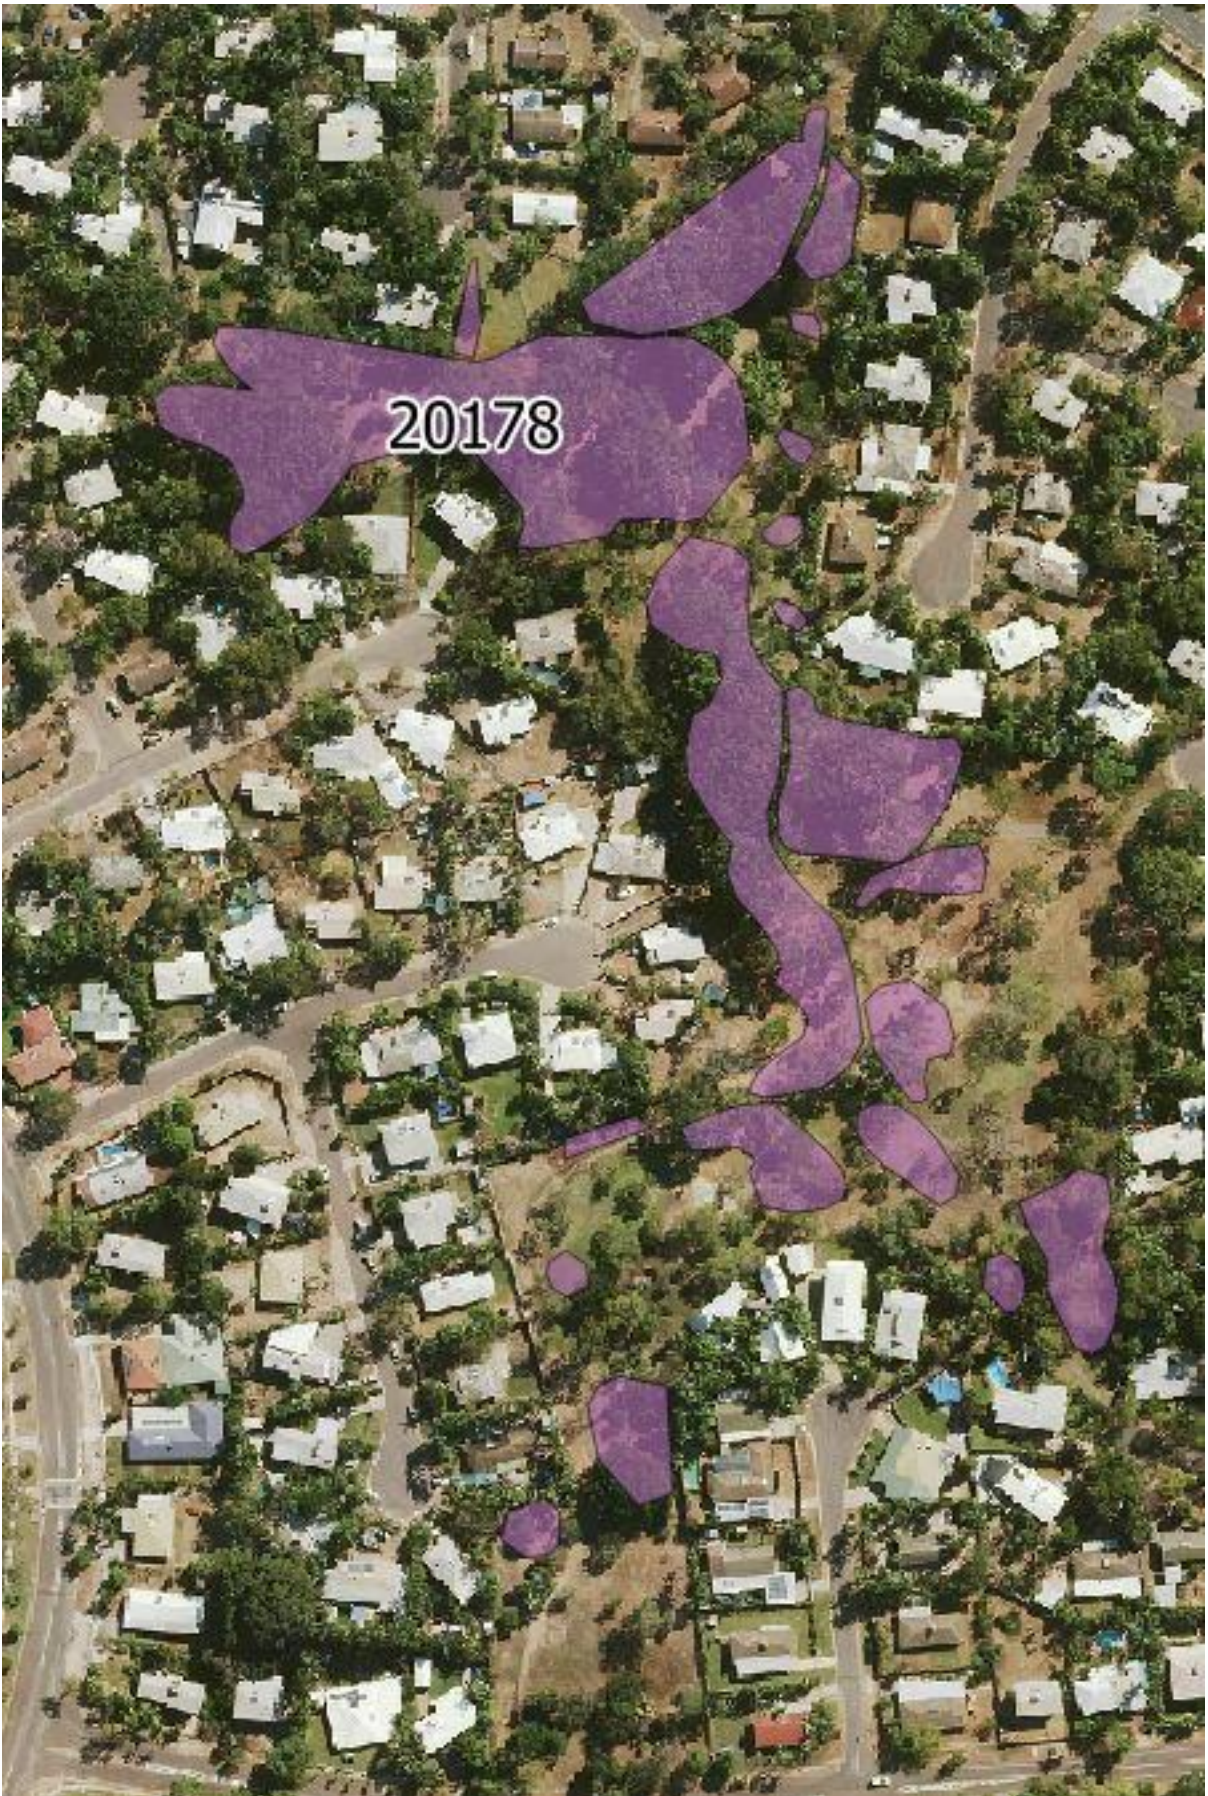

BAYFIELD

MALAK OVAL SURROUNDS

ANULA

MUELLER PARK BEFORE CYCLONE

MUELLER PARK AFTER CYCLONE

Dust and soil erosion areas
Karama and Malak

Legend
■ All Parks Dust and soil erosion areas

Dust and soil erosion areas
Anula, Wulagi, Wagaman,
Moil

Legend
■ All Parks_Dust and soil erosion areas

Dust and soil erosion areas
Leanyer, Nakara, Alawa

Legend

■ All Parks Dust and soil erosion areas

250 0 250 500 750 1000 m