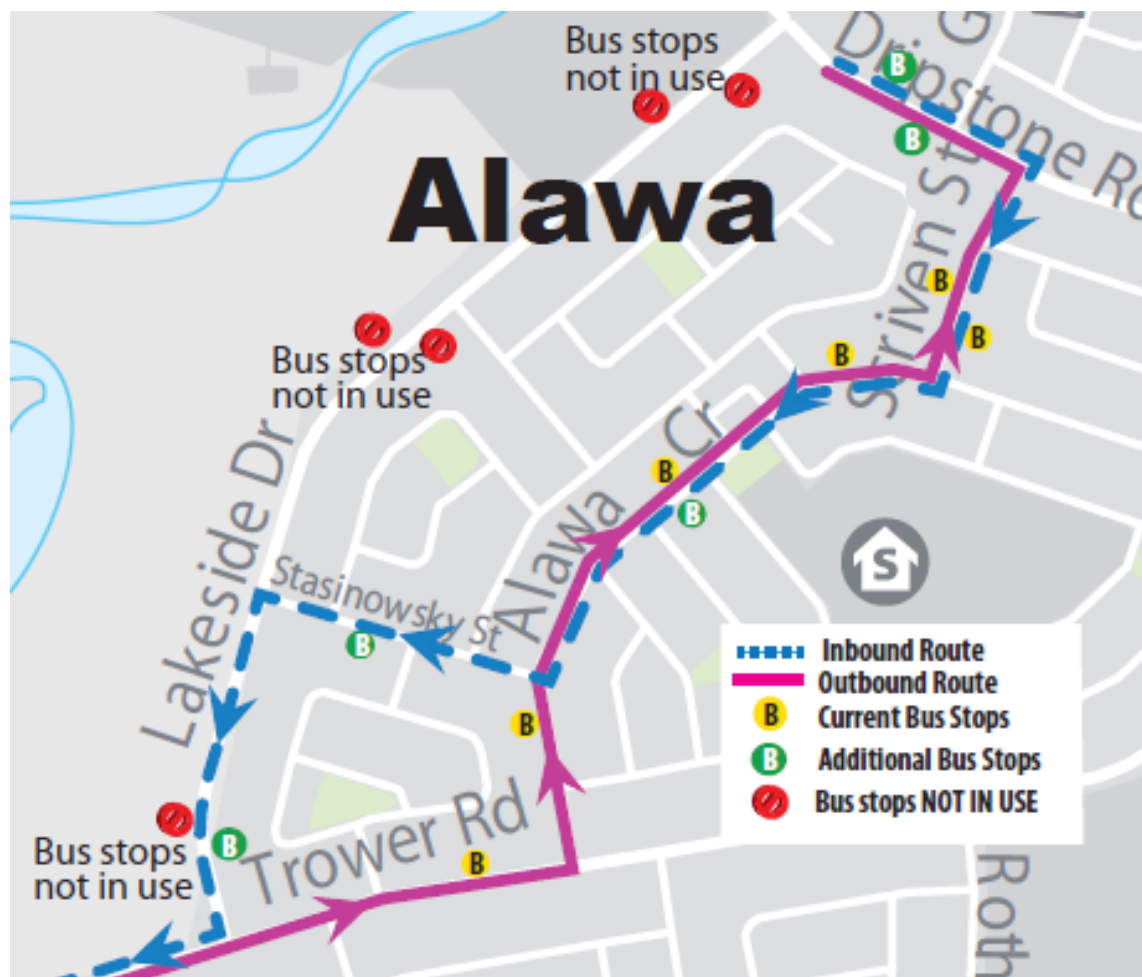

LAKESIDE DRIVE CLOSURE

Monday 4 May 2020

Passenger are advised that due to the closure of Lakeside Drive, bus stops 98, 99, 100, 214 & 215 will be closed from **Monday 4 May 2020** until further notice.

Bus stop 216 will still be in use and additional bus stops will be installed on Alawa Cres and Stasinowsky St.

Please see map below for your nearest bus stop.

For more information contact Public Transport on 8924 7666 between 6:45 am - 4:30 pm Mon to Fri, 9:00 am - 1:00 pm Sat or visit our website at www.nt.gov.au/publictransport.