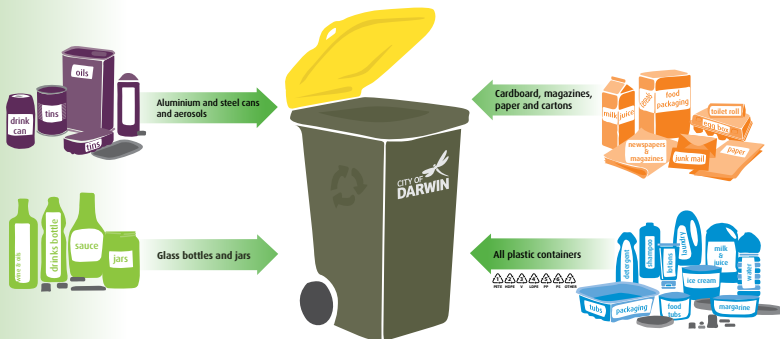

Units, Flats, Townhouses Manual Recycling & Garbage Collection Calendar 2017

Managing Waste

RECYCLE THESE ONLY

Weekly Recycling Collection

Monday:

- Cullen Bay • Darwin
- The Gardens • Larrakeyah
- Tipperary Waters

Tuesday:

- Ludmilla • Narrows
- Parap • Winnellie
- Fannie Bay
- Coconut Grove

Wednesday:

- Nightcliff • Bayview
- Stuart Park • Woolner
- Rapid Creek

Thursday:

- Alawa • Brinkin
- Jingili • Leanyer
- Millner • Moil
- Nakara • Tiwi
- Wagaman • Wanguri
- Lyons

Friday:

- Karama • Malak
- Northlakes • Marrara
- Wulagi

JANUARY							FEBRUARY							MARCH									
M	T	W	T	F	S	S	M	T	W	T	F	S	S	M	T	W	T	F	S	S			
30	31				1					1	2	3	4	5					1	2	3	4	5
2	3	4	5	6	7	8	6	7	8	9	10	11	12	6	7	8	9	10	11	12			
9	10	11	12	13	14	15	13	14	15	16	17	18	19	13	14	15	16	17	18	19			
16	17	18	19	20	21	22	20	21	22	23	24	25	26	20	21	22	23	24	25	26			
23	24	25	26	27	28	29	27	28						27	28	29	30	31					
APRIL							MAY							JUNE									
M	T	W	T	F	S	S	M	T	W	T	F	S	S	M	T	W	T	F	S	S			
					1	2	1	2	3	4	5	6	7					1	2	3	4		
3	4	5	6	7	8	9	8	9	10	11	12	13	14	5	6	7	8	9	10	11			
10	11	12	13	14	15	16	15	16	17	18	19	20	21	12	13	14	15	16	17	18			
17	18	19	20	21	22	23	22	23	24	25	26	27	28	19	20	21	22	23	24	25			
24	25	26	27	28	29	30	29	30	31					26	27	28	29	30					
JULY							AUGUST							SEPTEMBER									
M	T	W	T	F	S	S	M	T	W	T	F	S	S	M	T	W	T	F	S	S			
31					1	2	1	2	3	4	5	6						1	2	3			
3	4	5	6	7	8	9	7	8	9	10	11	12	13	4	5	6	7	8	9	10			
10	11	12	13	14	15	16	14	15	16	17	18	19	20	11	12	13	14	15	16	17			
17	18	19	20	21	22	23	21	22	23	24	25	26	27	18	19	20	21	22	23	24			
24	25	26	27	28	29	30	28	29	30	31				25	26	27	28	29	30				
OCTOBER							NOVEMBER							DECEMBER									
M	T	W	T	F	S	S	M	T	W	T	F	S	S	M	T	W	T	F	S	S			
30	31				1					1	2	3	4	5						1	2	3	
2	3	4	5	6	7	8	6	7	8	9	10	11	12	4	5	6	7	8	9	10			
9	10	11	12	13	14	15	13	14	15	16	17	18	19	11	12	13	14	15	16	17			
16	17	18	19	20	21	22	20	21	22	23	24	25	26	18	19	20	21	22	23	24			
23	24	25	26	27	28	29	27	28	29	30				25	26	27	28	29	30	31			

Twice Weekly Garbage Collection

Monday & Thursday:

- Bayview • Cullen Bay
- Darwin • Fannie Bay
- Larrakeyah • Ludmilla
- Narrows • Parap
- Stuart Park • The Gardens
- Tipperary Waters
- Winnellie • Woolner

Tuesday & Friday:

- Alawa • Brinkin
- Coconut Grove
- Jingili • Karama
- Lyons • Leanyer
- Malak • Marrara
- Millner • Moil
- Nakara • Nightcliff
- Northlakes • Rapid Creek
- Tiwi • Wagaman
- Wanguri • Wulagi

ENQUIRIES: 1800 816 355