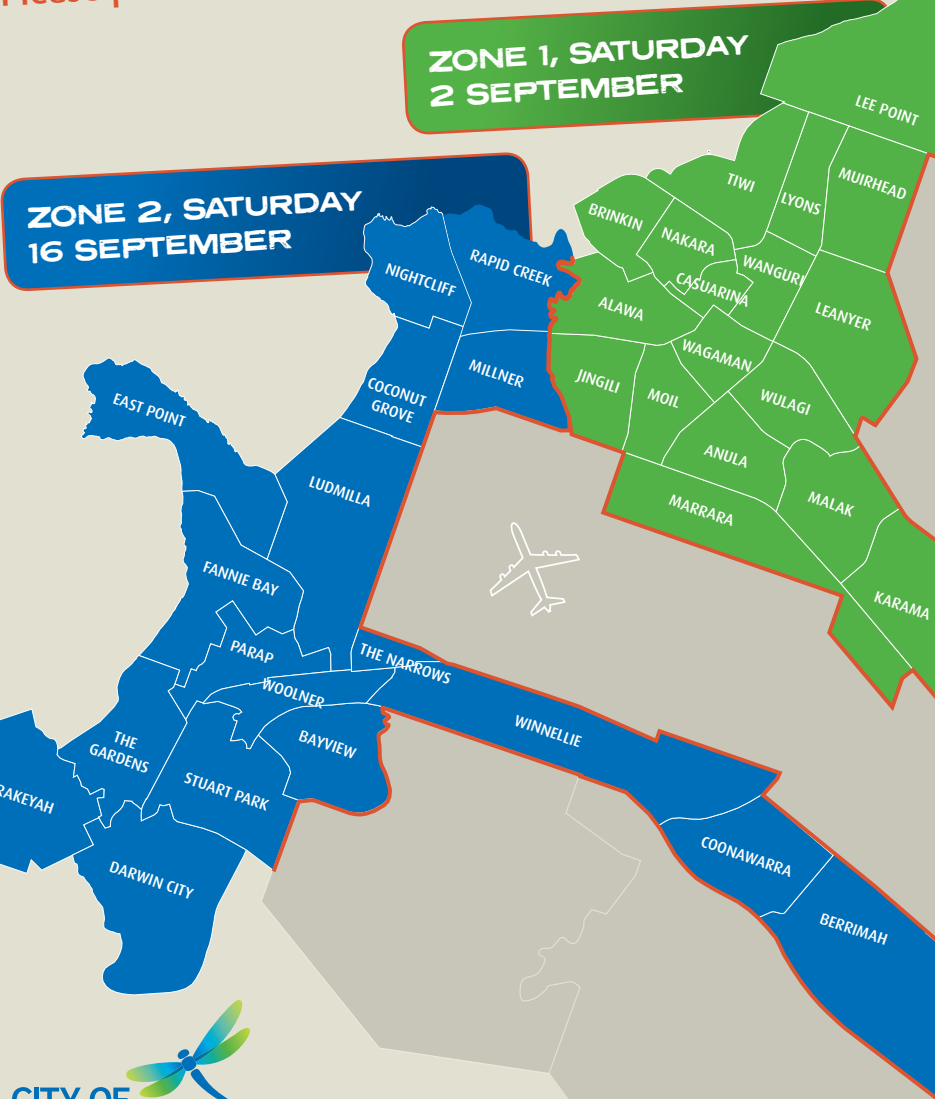

**PRE-CYCLONE  
CLEAN UP**

# City of Darwin's Annual hard rubbish collection

Please place items on your nature strip for collection by:

[darwin.nt.gov.au/pccu](http://darwin.nt.gov.au/pccu)

<<ATTACH MAGNET>>

## Group similar items together

## Leave a defined space between groups of items

- By correctly separating your items, you will ensure that as many items as possible are collected for recycling
- Items up to 1.5 metres long will be collected
- Up to two cubic metres will be collected
- Items placed after Saturday 2 September (Zone 1) and Saturday 16 September (Zone 2) may not be collected